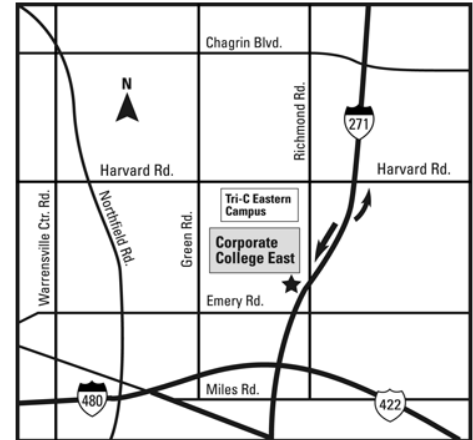

DRIVING TO CORPORATE COLLEGE® EAST

From the West

I-480 East toward I-271 North LOCAL to Harvard Road exit. Turn left onto Harvard Road. Turn left onto Richmond Road and pass Tri-C's Eastern Campus. At the stoplight, turn right into Corporate College and follow the driveway around to the front entrance.

From the South

I-271 North to Harvard Road exit. Turn left onto Harvard Road. Turn left onto Richmond Road and pass Tri-C's Eastern Campus. At the stoplight, turn right into Corporate College and follow the driveway around to the front entrance.

From the North

I-271 South to exit OH-175/Richmond Road exit. Corporate College is across the street from the exit ramp.

Corporate College East
4400 Richmond Road
Warrensville Heights, OH 44128
(216) 987-2800

Look for our circular electronic message board at the entrance on Richmond Road!

EASTERN CAMPUS and CORPORATE COLLEGE EAST