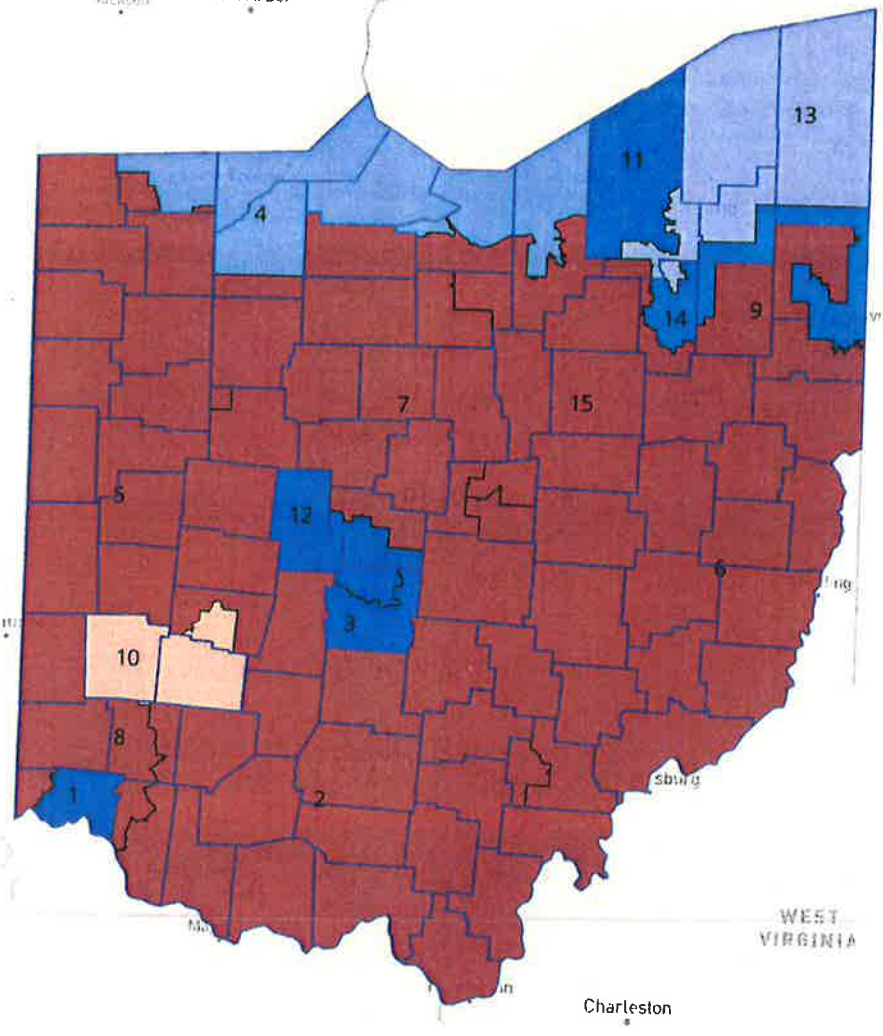

Ohio maps

~~Wesley Munzel <wsmunzel@outlook.com>~~
 Wed 8/18/2021 4:09 PM
~~wsmunzel@hotmail.com~~

Red or pink is republican leaning

Blue or light blue is democratic leaning

county boundaries shown

Munzel